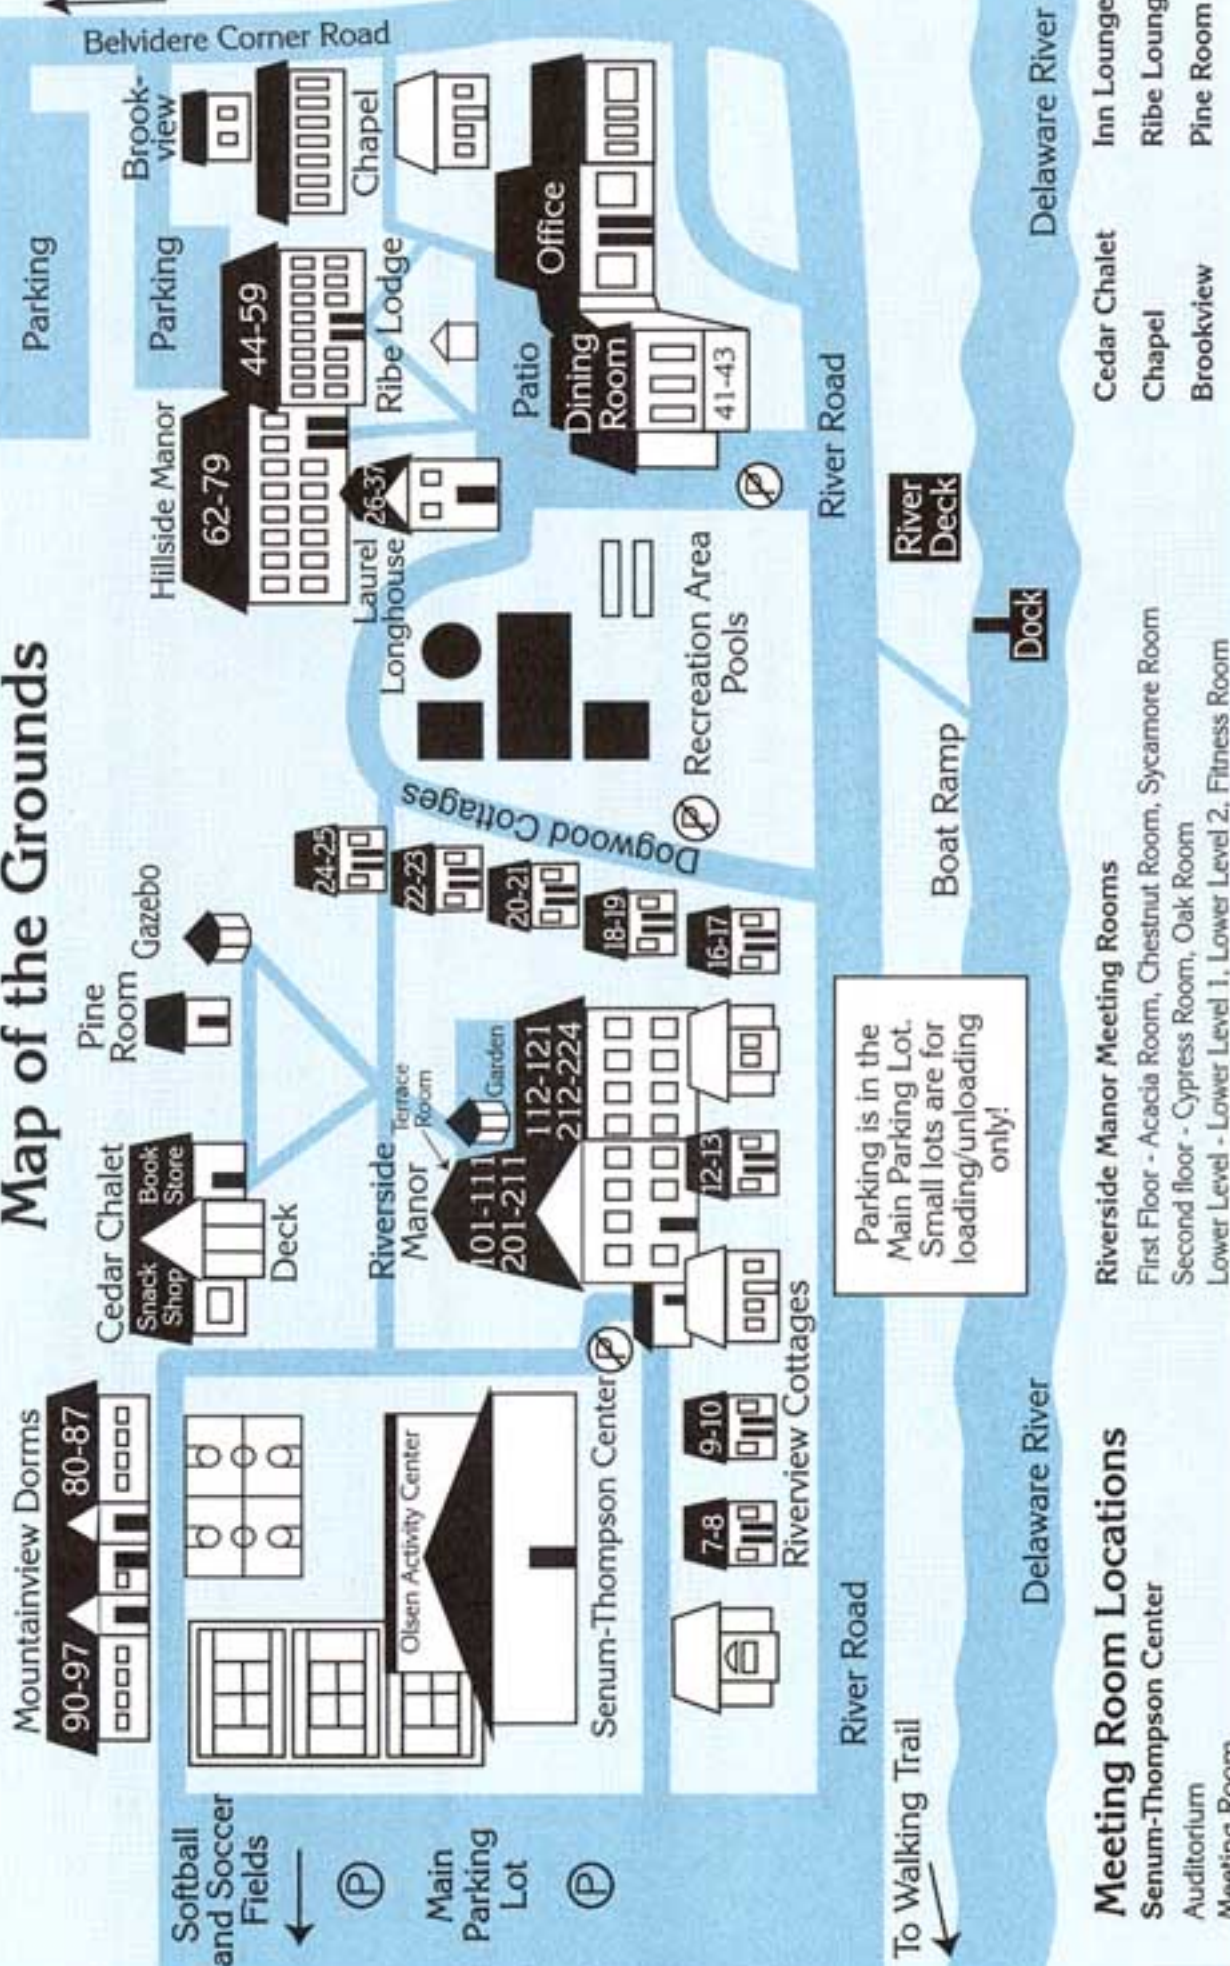

Map of the Grounds

To Tuscarora Resource Center 1.5 Mi.

Meeting Room Locations

- Senum-Thompson Center
- Auditorium
- Meeting Room

Riverside Manor Meeting Rooms

- First Floor - Acacia Room, Chestnut Room, Sycamore Room
- Second floor - Cypress Room, Oak Room
- Lower Level - Lower Level 1, Lower Level 2, Fitness Room

Parking is in the Main Parking Lot. Small lots are for loading/unloading only!

- Cedar Chalet
- Chapel
- Brookview
- Inn Lounge
- Ribe Lounge
- Pine Room